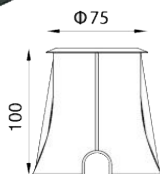

UNDER WATER LED Built-in LAMP

Product Code	HL-SD-006A-12V-3W
Input Voltage	12V
Power	3W
Hole Size (mm.)	Top Ø 65 Bottom Ø 92
Color Temp.	6400K / 3000K / RD / GN / BL / YE
Life Spans.	30,000 hrs.
Luminous (lumen)	300 lm
Housing Materials	Stainless 304
Wire (VCT 2x1.0sq.mm)	5 m.
Price	1,200.-