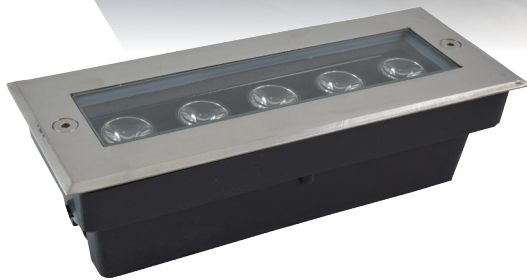

GY8318

GY8317

MD009-5W

GY8321

GY8322

1100h.1955-2551

**Housing :** Aluminium Die Casting **Face :** Stainless Steel grade 304 **Cover Lens :** Glass **Mounting :** Recessing in ground floor  
**Life Spans :** 30,000 hrs. **Warranty :** 1 Year **CCT :** Daylight ( 6400K ) / WarmWhite ( 3000K ) **IP grade :** IP65

Product Code	Wattage	Lumen	Dimension (mm.)	Color	Price
WL-GY8317-S	1W	95 lm	70 x 70 x 55	Black / Stainless	480.-
WL-GY8317-L	3W	285 lm	105 x 105 x 55	Stainless	900.-
WL-GY8318-S	1W	95 lm	70 x 70 x 55	Stainless	480.-
WL-GY8321-S	1W	95 lm	110 x 45 x 54	Black / Stainless	480.-
WL-GY8321-L	3W	285 lm	170 x 70 x 57	Stainless	900.-
HL-MD009-5W	5W	500 lm	200 x 80 x 57	Stainless	1,100.-
WL-GY8322-S	1W	95 lm	110 x 45 x 54	Black / Stainless	480.-